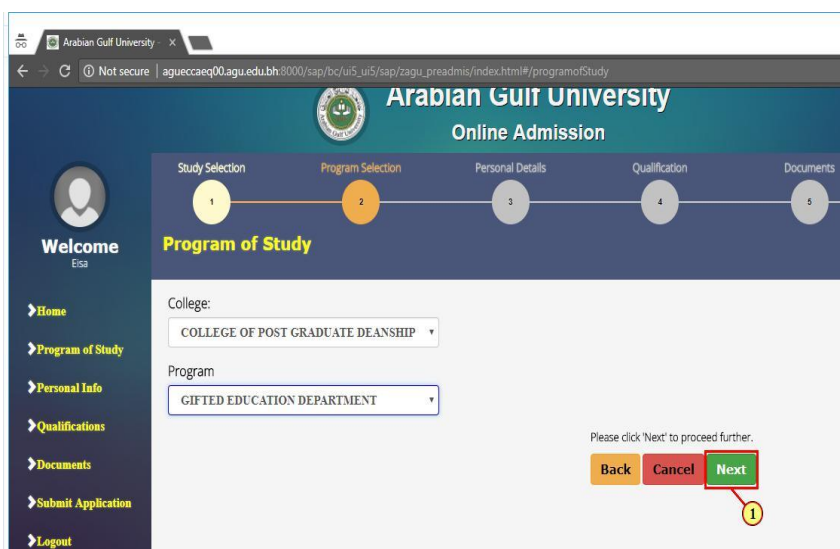

Study & Program Selections

Choose Type of Study

Choose the type of Study you would like to apply for as shown above

Choose Degree Type

(1) Select the appropriate Degree Type like PG dip, Masters, PHD, to get the appropriate programs.

(2) Upon successful selection, please click **Next** button to proceed further.

Choose College and Program

(1) Select the required College.

(2) Select the appropriate Program you are applying to join.

Please, click **Next** after selecting the required College and appropriate Program.