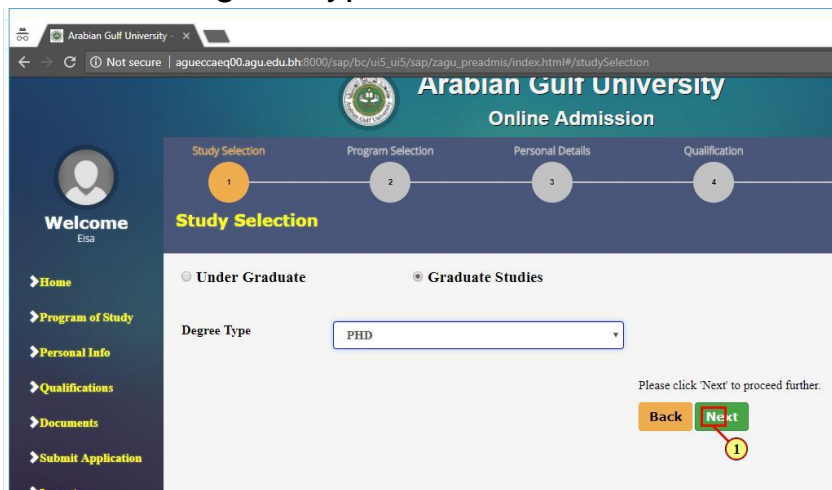

Study & Program Selections

Choose Type of Study

Choose the type of Study you would like to apply for as shown above

Choose Degree Type

(1) Select the appropriate Degree Type like PG dip, Masters, PHD, to get the appropriate programs.

(2) Upon successful selection, please click **Next** button to proceed further.

Choose College and Program

(1) Select the required College.

(2) Select the appropriate Program you are applying to join.

Please, click **Next** after selecting the required College and appropriate Program.