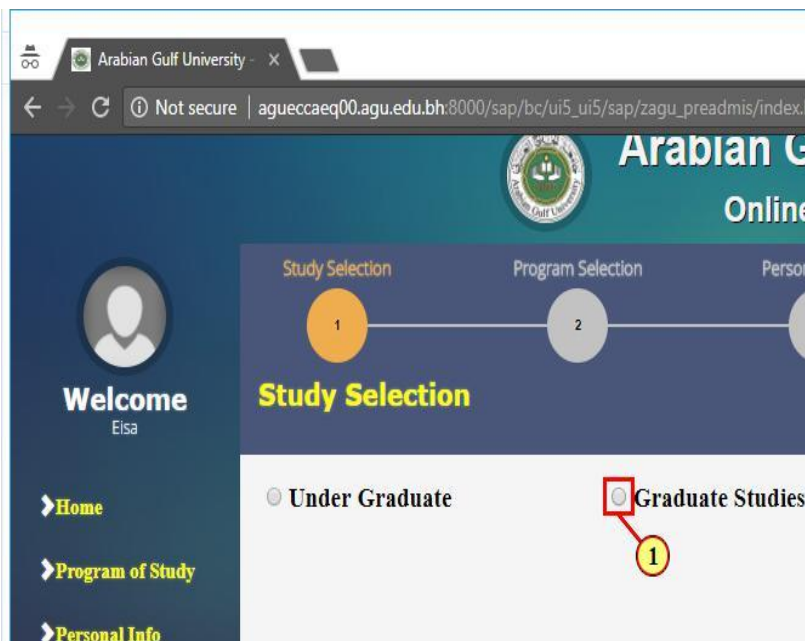

Study & Program Selections

Choose Type of Study

Choose the type of Study you would like to apply for as shown above

Choose Degree Type

(1) Select the appropriate Degree Type like PG dip, Masters, PHD, to get the appropriate programs.

(2) Upon successful selection, please click **Next** button to proceed further.

Choose College and Program

(1) Select the required College.

(2) Select the appropriate Program you are applying to join.

Please, click **Next** after selecting the required College and appropriate Program.